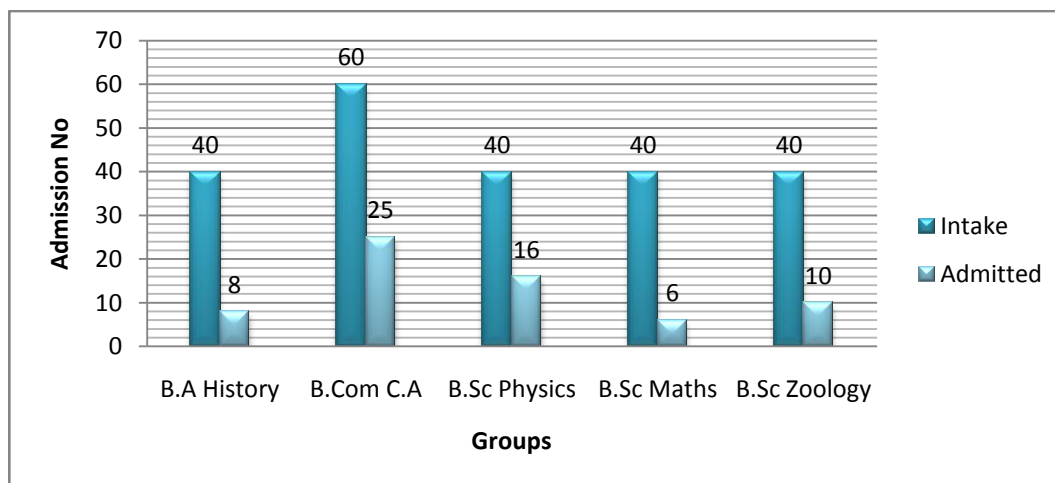

PRR & VS GOVT. COLLEGE

VIDAVALUR SPSR NELLORE DIST., A.P

(Re-accredited with "B+" Grade by NAAC)

SUMMARY SHEET OF ADMISSIONS FOR 2023-2024

As per the approval of affiliation for Undergraduate from the parent university (Vikrama Simhapuri University) the college followed the student intake procedure. In view of the local and global needs some of the programs were wound up and reintroduced as per the demand. The following are the attachments provided in detail of students sanctioned intake and admitted during the academic year 2023-2024.

ACADEMIC YEAR	B.A History (Honors)	B. Com C.A (Honors)	B.Sc. Physics (Honors)	B.Sc. Maths (Honors)	B.Sc. Zoology (Honors)
2023 -24					
INTAKE	40	60	40	40	40
ADMITTED	08	25	16	06	10

PRINCIPAL
PRR & VS GOVT. COLLEGE
VIDAVALUR-524318
SPSR NELLORE DT.